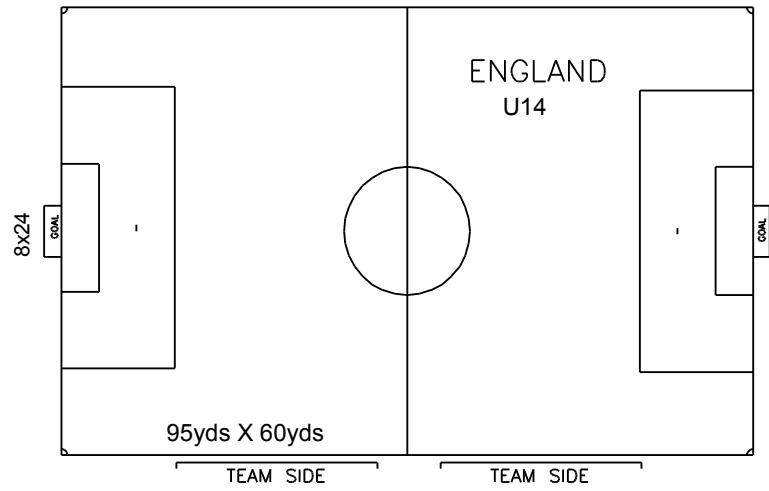

# GRADY T. WALLACE PARK

PARENTS SIDE

PARENTS SIDE

8x24  
GOAL

Walmart

REF

TSA  
CAFE

CenturyTel

4x8

4x8

CertainTeed

4x8

W

7x18  
GOAL

7x18  
GOAL

TEAM SIDE