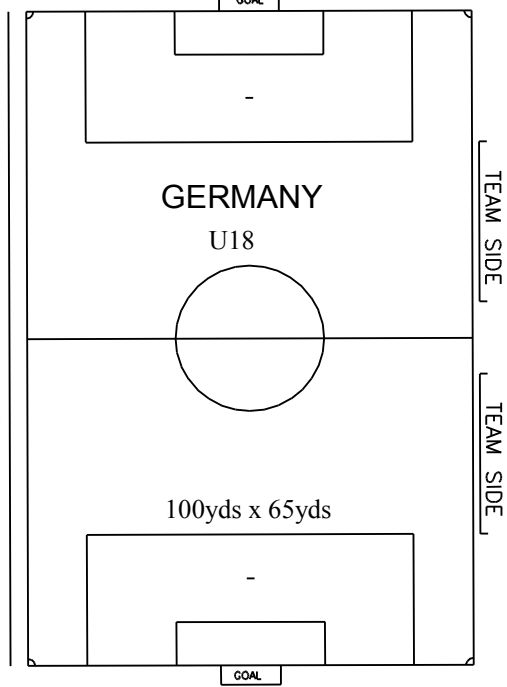

# GRADY T. WALLACE PARK

PARENTS SIDE

PARENTS SIDE

8x24  
GOAL

Walmart

REF

TSA  
CAFE

CenturyTel

4x8

4x8

CertainTeed

4x8

W

7x18  
GOAL

7x18  
GOAL

TEAM SIDE