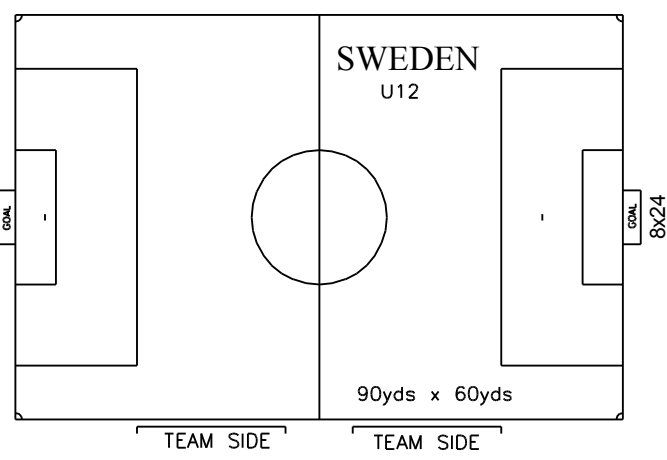

# GRADY T. WALLACE PARK

PARENTS SIDE

PARENTS SIDE

8x24  
GOAL

Walmart

REF

TSA  
CAFE

CenturyTel

4x8

4x8

CertainTeed

4x8

W

7x18  
GOAL

7x18  
GOAL

TEAM SIDE