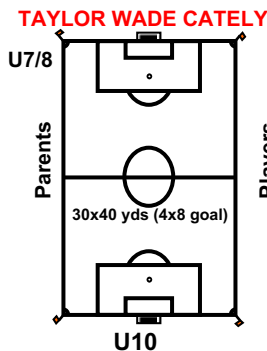

## SCOREBOARD U14 Parents

**TAYLOR WADE CATELY REFEREE HUT**

Restrooms TUSA Cafe

Pavilion area

## South