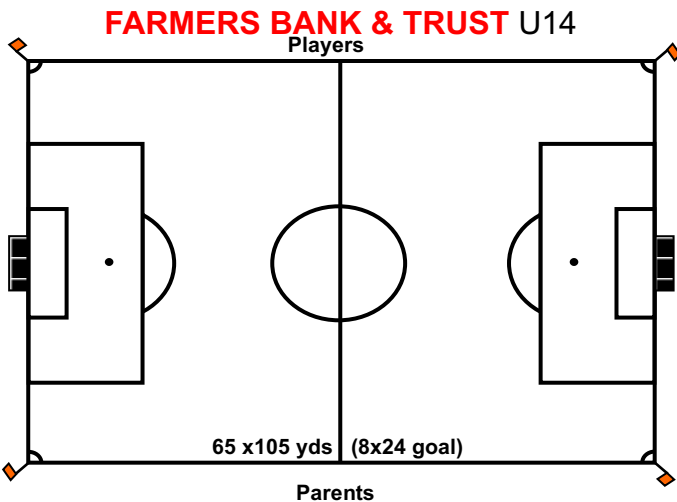

## SCOREBOARD U14 Parents

**TAYLOR WADE CATELY REFEREE HUT**

Restrooms TUSA Cafe

Pavilion area

## South