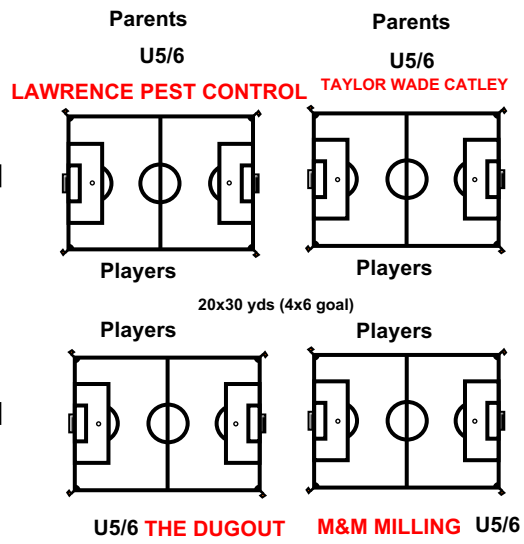

NOTE: (See field names in red)

Grady T Wallace Park North

SCOREBOARD U14

South